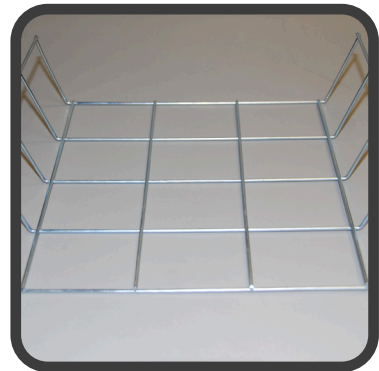

Retrokits

Wraps

Fasteners

Wireguards

Description	1 Light	2 Light	10" Reflector	12" Reflector	2 x 2 Cells	2 x 2.5 Cells
White (14ga)	x	x	x	x	x	x
Zinc (14 ga)	x	x	x	x	x	x
White (11ga)	x	x	x	x	x	x
Zinc (11 ga)	x	x	x	x	x	x

Above are stocked up to 25-26". Formed to customer specifications.

Polycarbonate

Description	Size	0.060	0.100	0.125	0.187	0.220
Smooth Clear	48 x 96	x	x	x		x
Pattern 12	48 x 96			x		

Globes
Cylinders
Service Station
Lenses

Tubeguards

Description	2'	3'	4'	5'	6'	8'
T5	x	x	x	x		
T8	x	x	x	x	x	x
T12	x	x	x	x	x	x

Double Walled
Refrigerated
Endcaps
Colored
Tubes

Louvers

Description	Size	.5 x .5 x .375	.5 x .5 x .5	.75 x .75 x .375	.75 x .75 x .5	1.5 x 1.5
White	23 3/4 x 47 3/4	x	x			
Silver	23 3/4 x 47 3/4	x	x	x	x	x