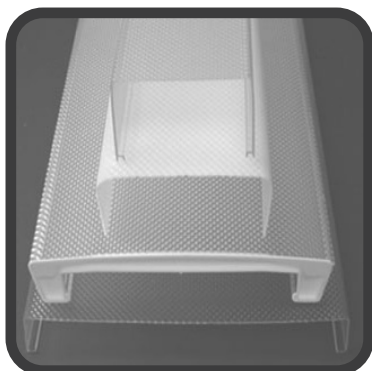

Tubeguards

Description	2'	3'	4'	5'	6'	8'
T5	x	x	x	x		
T8	x	x	x	x	x	x
T12	x	x	x	x	x	x

Double Walled
Refrigerated
Endcaps
Colored
Tubes

Louvers

Description	Size	.5 x .5 x .375	.5 x .5 x .5	.75 x .75 x .375	.75 x .75 x .5	1.5 x 1.5
White	23 3/4 x 47 3/4	x	x			
Silver	23 3/4 x 47 3/4	x	x	x	x	x