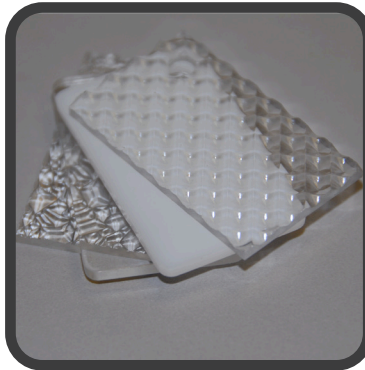

Lightlines Inc®

3337 Rauch St. Houston, TX 77029

Phone 713-673-7502

Fax 713-673-4254